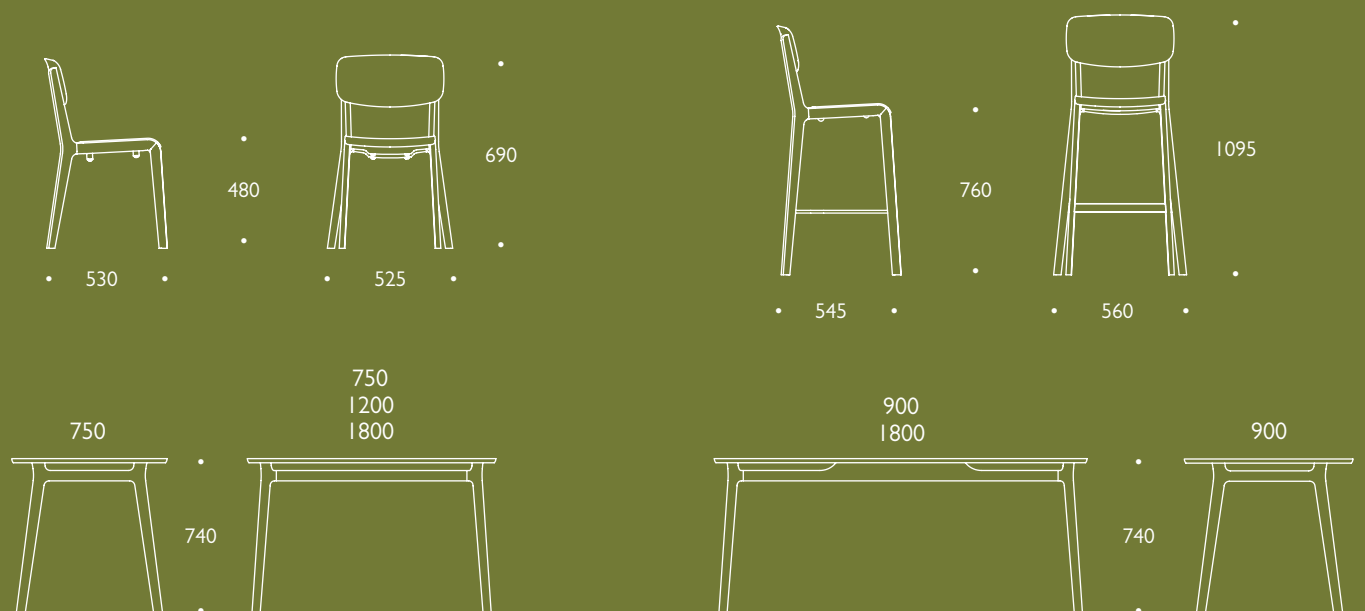

Jonty stools with Diabolo table

Jonty tables

The complementary Jonty tables are available with square or rectangular tops and in five sizes. Exposed plywood edges, are clear lacquered, having a subtle cut-back convex profile. Tops are beech veneer or white laminate as standard. As with the chairs, frames and top edges can be solid colour lacquered.

Jonty

vital statistics

All dimensions in mm

Jonty frames are available in natural beech as standard, with a choice of alternative solid colours as listed below. Table tops are available in natural beech or white laminate as standard. Plastic seats and backs are available in a choice of five colours as standard, as listed below.

Solid colour frames and tops

- white 1
RAL 9016
- black 2
RAL 9011
- red 3
RAL 3002
- olive green 4
RAL D2 100 60 20
- grey 5
RAL 7022
- light blue 6
RAL D2 180 80 05

Plastic seat and back colours

- red 1
RAL 3002
- olive green 2
RAL D2 100 60 20
- grey 3
RAL 7022
- white 4
RAL 9016
- light blue 5
RAL D2 180 80 05